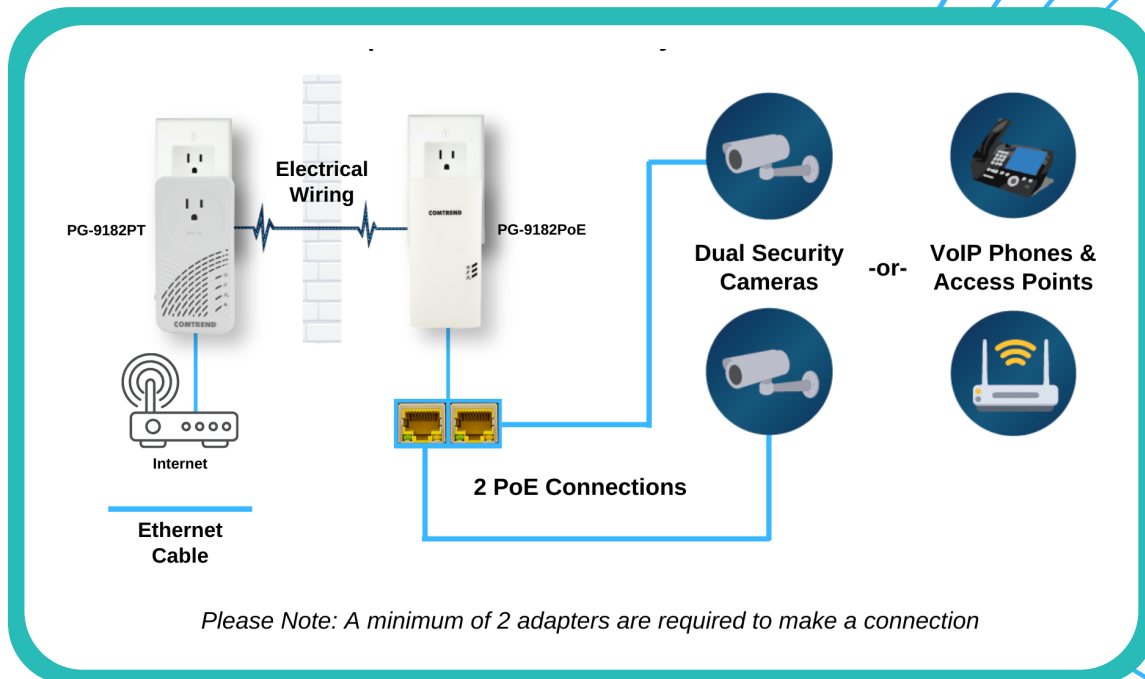

COMTREN

PG-9182PoE

Connect Up to 2 Devices Anywhere There is an Outlet

Specifications

Interface

RJ-45 X 2

Flexible PoE configuration of 802.3af x 2 or 802.3at x1

Power plug

LED Indicators: AC Power, Connection, Security

LANx2, PoEx2

Buttons: G.hn Pairing, Reset

Ethernet

Standard IEEE 802.3

10/100/1000 Mbps BaseT auto-sense

Auto rate and duplex negotiation

MDI/MDX support

G.hn

ITU-T G.9960 & G.9961 compliant

G.hn 100MHz MIMO

Up to 2000 Mbps at G.hn Phy rate

NDIM support

Modulations

OFDM, FEC; Flexible frequency configuration

Management

HTTP Web-based

TR-069 Supported

Security

AES 128 bits encryption ensures total data security

Networking Protocols

802.1D Ethernet Bridge

802.1Q VLAN

Quality of Service (QoS)

IGMP (IPv4) Snooping & MLD (IPv6) Snooping

AC Power

100-240 VAC, 50Hz/60Hz

Environment Condition

Operating temperature: 32°F ~ 104°F (0°C ~ 40°C)

Relative humidity: 8 ~ 95% (non-condensing)

Designed for indoor use only

Dimensions

5.75in(H) x 2.84in (W) x 1.53in (D, without plug)

146mm(H) x 72 mm (W) x 39 mm (D, without plug)

Certifications

FCC, cUL, CE, ITU-T G.hn Standard

Note: Specifications are subject to change without notice.

COMTREN

530 Technology Drive Ste 100

Irvine, CA 92618

(949) 753-9640 | us.comtrend.com

DS_PG-9182PoE_V1.0.1