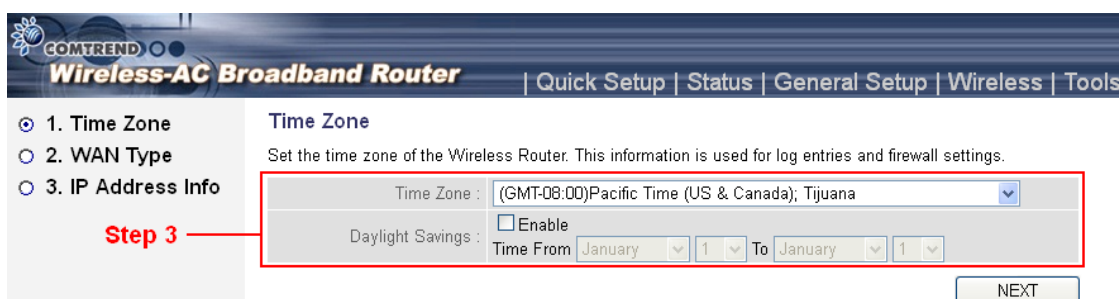

3. After confirming your time zone, Click NEXT to continue.