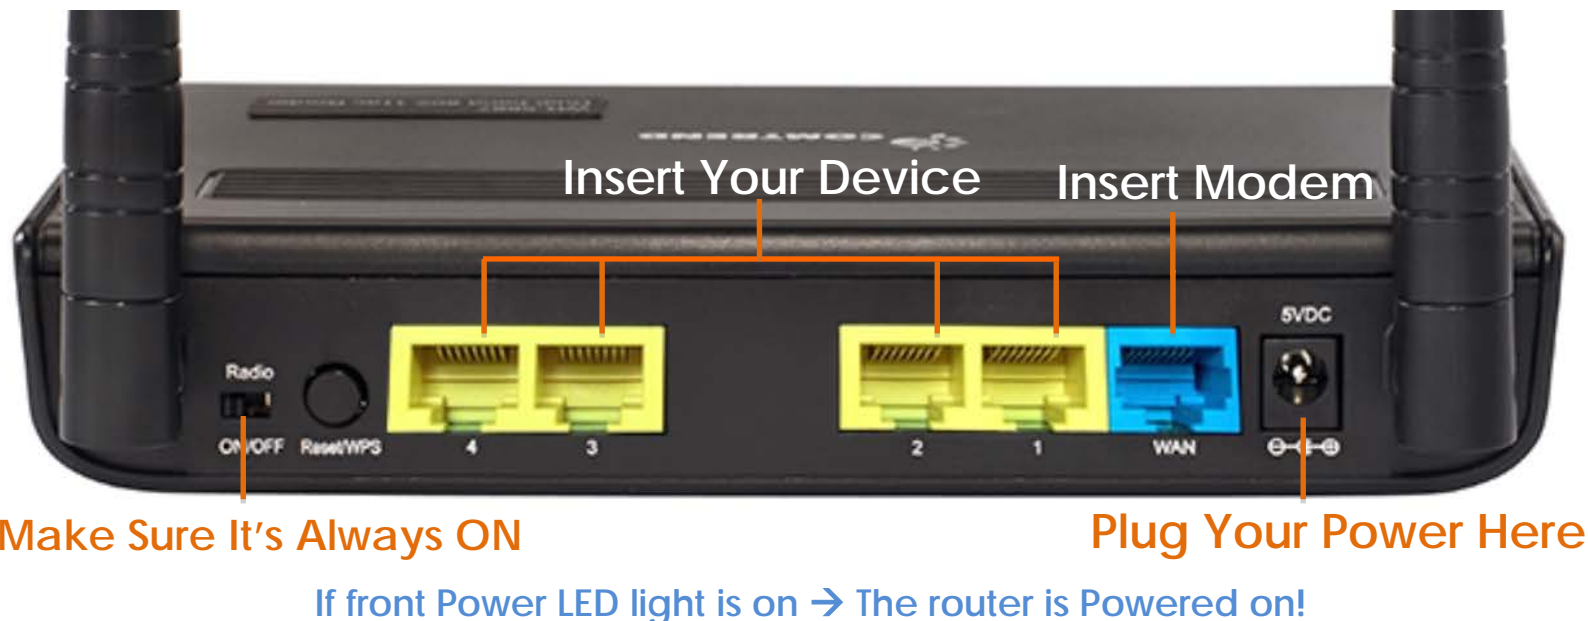

Quick Install Guide

WR-5887 | AC 1200 Wireless Router

1

How to Connect

2

Basic Setup

1. Type <http://192.168.0.1> into your web browser.
2. Sign in with the default login. (Username: **admin** and Password: **admin**)