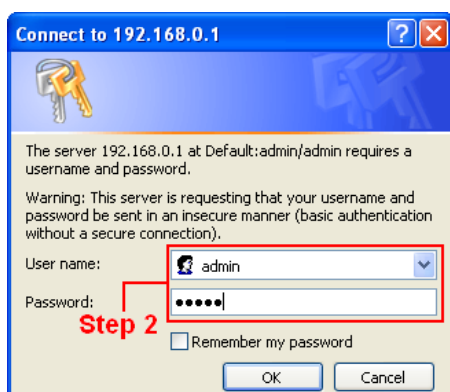

Quick Install Guide

WR-5887 | AC 1200 Wireless Router

1

How to Connect

2

Basic Setup

1. Type <http://192.168.0.1> into your web browser.
2. Sign in with the default login. (Username: **admin** and Password: **admin**)